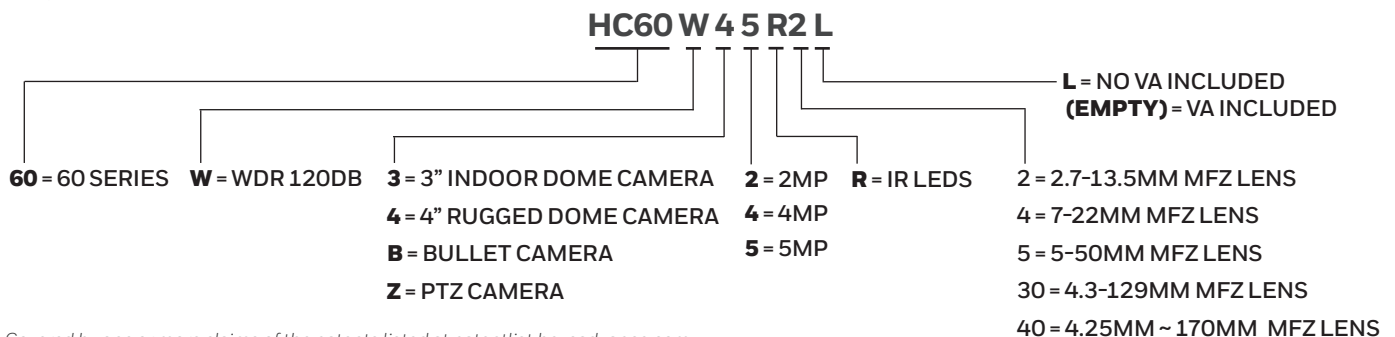

MARKET OPPORTUNITIES

These fully featured attractive cameras are perfect for various types of security installations, from complete area coverage with speed dome cameras to high resolution True Day/Night cameras for any scenario. The 60 Series provides excellent picture clarity at minimal bandwidth while offering maximum protection against dust and water. Boasting modern designs and offering up to 5MP high definition images, these cameras are suited for a wide range of security applications.