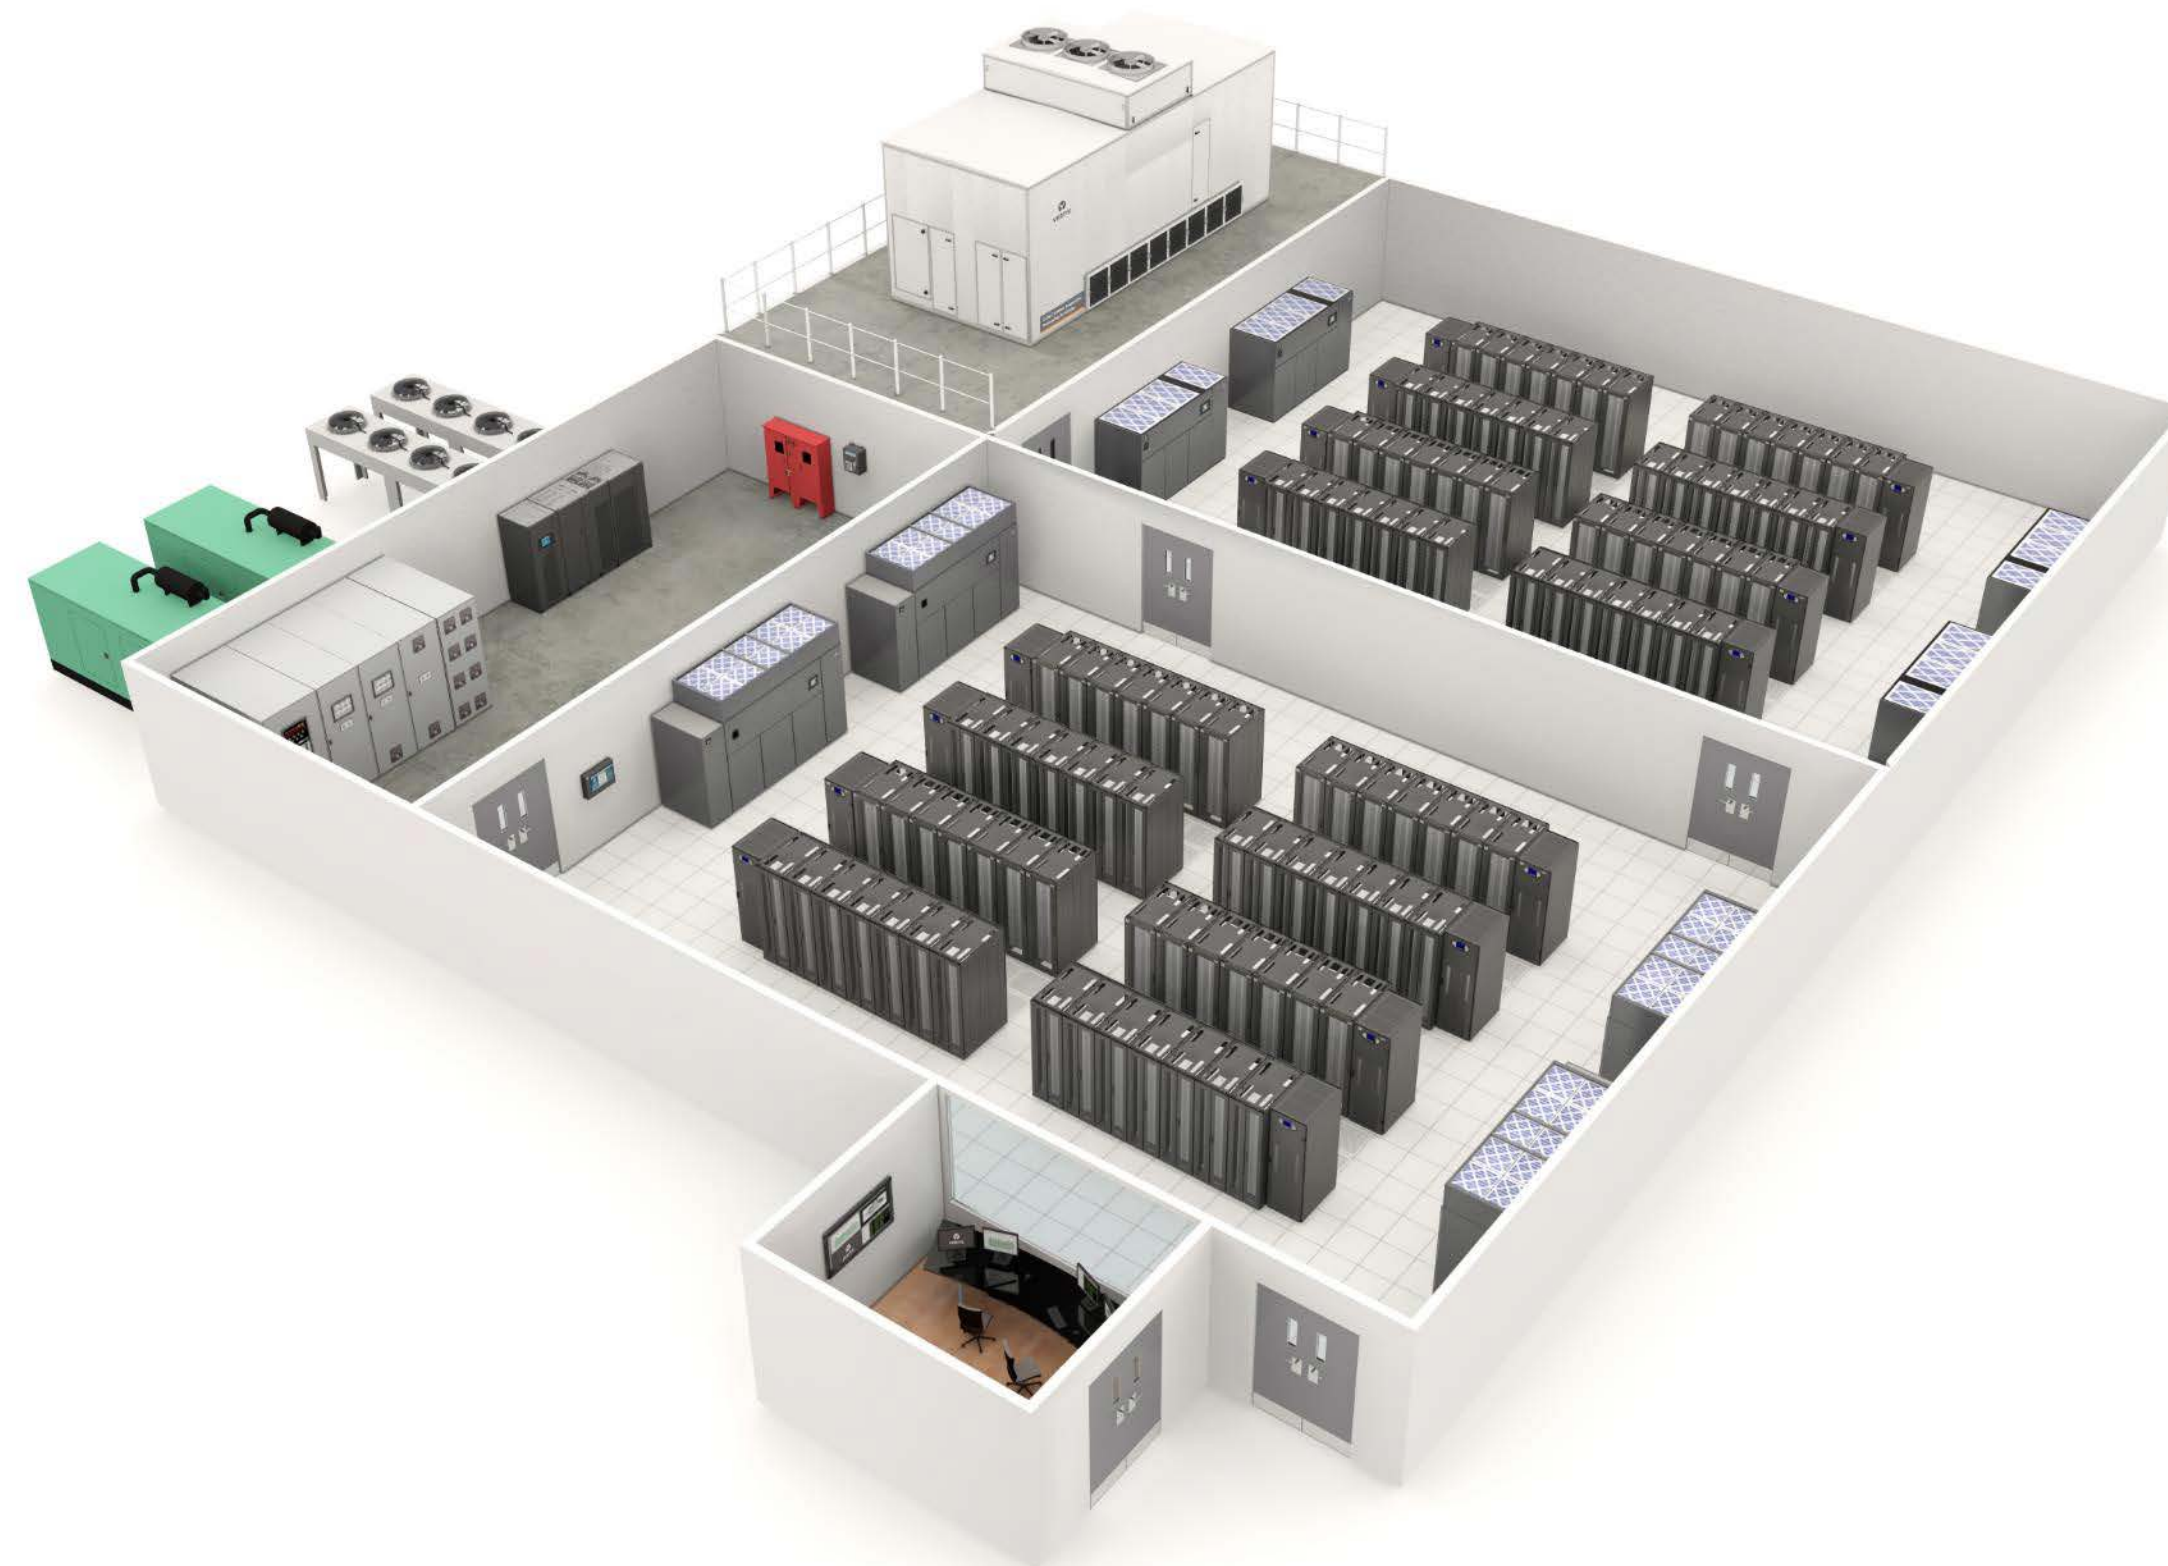

DATA CENTER
ENTERPRISE
MANAGEMENT
SOLUTIONS

End-to-end Solution

Honeywell, a leader in connected buildings, and Vertiv, a global provider of critical data center infrastructure, are working together to deliver integrated data center solutions. Honeywell's building management controls, security and life safety technology paired with Vertiv's critical power and thermal solutions can help you achieve uptime goals, meet sustainability goals, improve cost efficiency, and secure your data centers.